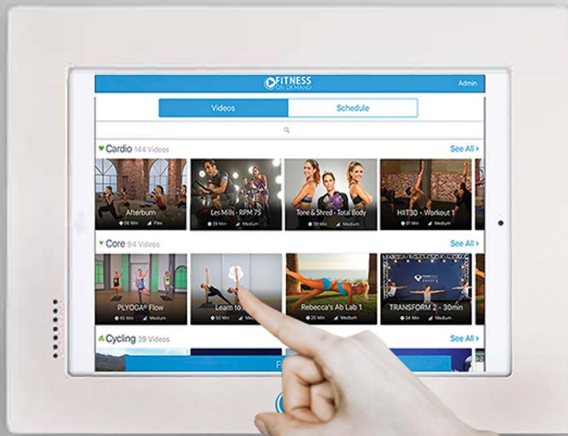

QUICK START GUIDE

Thank you for partnering with Fitness On Demand to economically deliver virtual group fitness to your users.